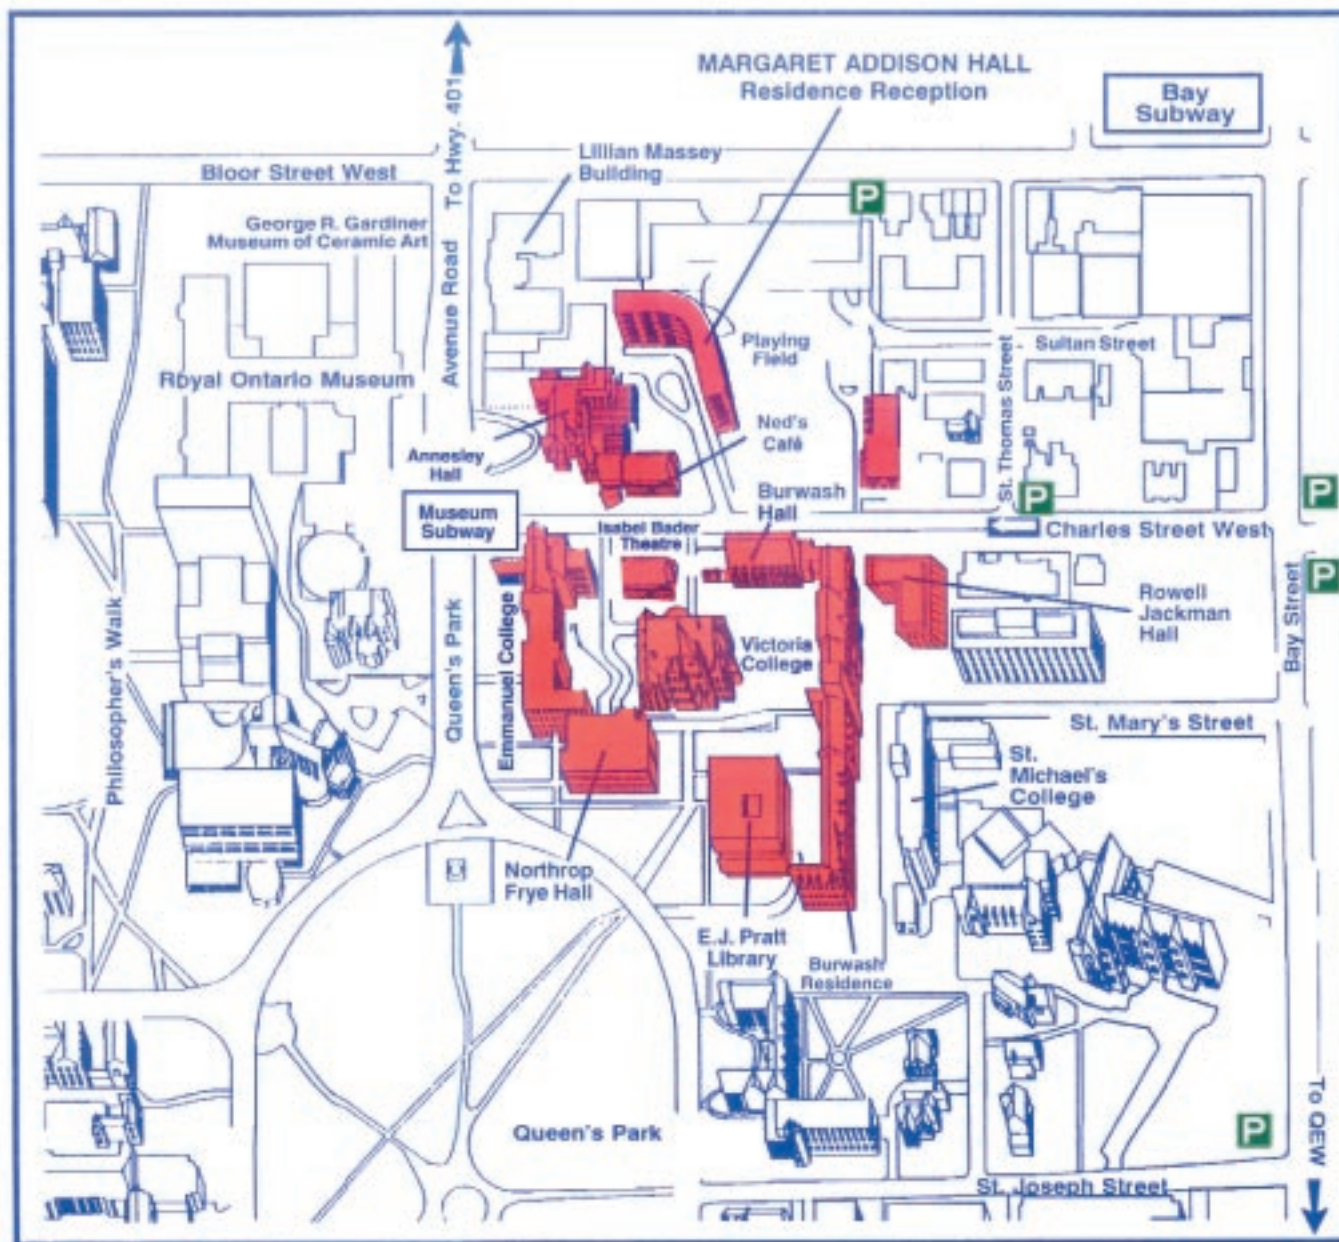

Victoria University Campus

Victoria University is situated in downtown Toronto, across from the Royal Ontario Museum and McLaughlin Planetarium. The Parliament Buildings, Eaton Centre and City Hall are nearby and both subway lines are within a minute's walk from the residents.